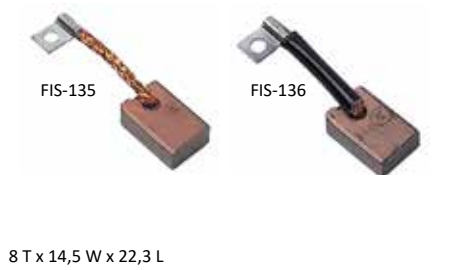

MK 1108

FISX-135/136

USED FOR: SERIES DD STARTER

REPLACES: 9821116510 |

SET COMPOSED OF: 2 x MK 195 (FIS-135) + 2 x MK 194 (FIS-136)