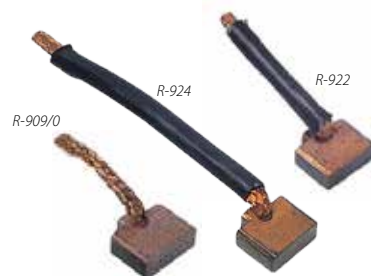

6,3 T x 16 W x 14 L

RX-120/0 (4)

REPLACES: 3471783, 3471834 (SET) | 3471009 (R-909/0), 3471024 (R-924), 3471022 (R-922)

SET COMPOSED OF: MK XXXX (1 x R 909/0 + 1 x R 924 + 1 x R 922)