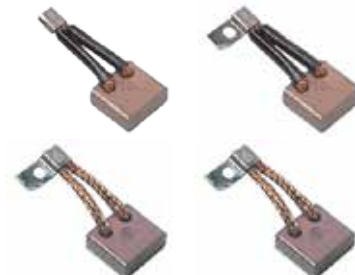

IKSX-10/11

USED FOR: AZJ 3133-3133,3186,3188,3589,3593,3595,

11 130 339,364,367,490-492, 595, 598

REPLACES: 16 905 695

SET COMPOSED OF: 2 x MK 490 (IKS-11) + 2 x MK 489 (IKS-10)

8 T x 25 W x 23 L

IKSX-12

USED FOR: AZJ 0402,0404,0405,3109,3110,3114,3119,3121,3128,3158,3171,3187, 3188

3190,3516,3517,3525,3531,3534,3537,3548,3555,3557,3582,3594,3598,3599

11 130 026,074,076,127,140,179,194,198-201,229,251,254,322,366,373,376,

402,403,408-412,414,419,484,534,553,596,605,611

REPLACES: 16 770 239

SET COMPOSED OF: 4 x MK 132 (IKS-12)