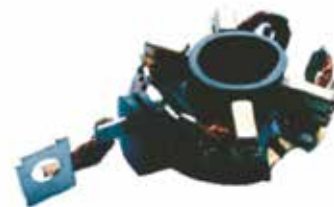

PK-0068

USED FOR: BOSCH DW

REPLACES: 1 004 336 951, F.000 AL1 051