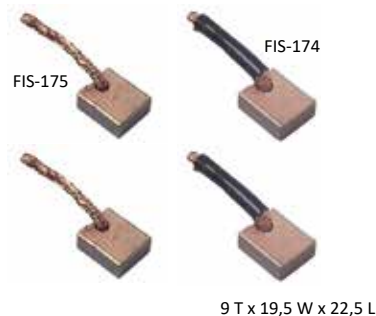

MK 1101

FISX-174/175

USED FOR: DD STARTER

REPLACES: 5811190150

SET COMPOSED OF: 2 x MK 179 (FIS-175) + 2 MK 178 (FIS-174)