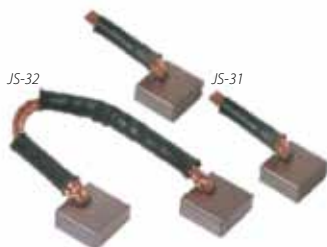

8 T x 19 W x 18 L

MK XXXX 12V JSX-31/32

REPLACES: 85540341 74894121 83222801 (SET)

NOTE: TO ORDER THE SINGLE BRUSH USE MK XXXX (JSX-31/32)
SET COMPOSED OF: MK XXXX (1 x MK XXX + 2 x MK XXX)
MK XXXX (2 x MK XXX + 1 x MK XXX)