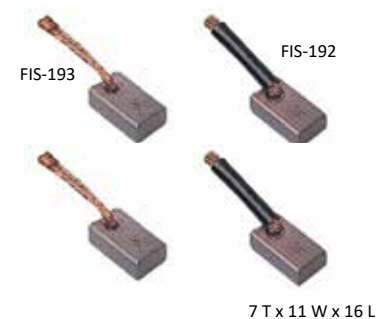

MK 1109

FISX-192/193

USED FOR: SERIES DD OSGR, PMDD, PMGR STARTER

REPLACES: 58111680

SET COMPOSED OF: 2 x MK 198 (FIS-193) + 2 MK 197 (FIS-192)