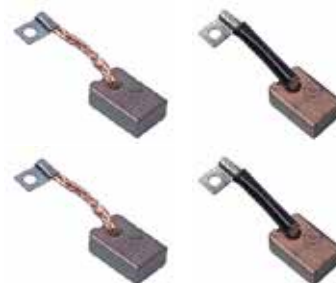

MK 1352

FNSX-145/178

USED FOR: OSGR DD STARTER

REPLACES: 23380-U0110 | 23379-E3010

SET COMPOSED OF: 4 x MK 177 (FNS-145/178)

7 T x 12 W x 16 L

MK 1290

FNSX-145L

USED FOR: OSGR STARTER

REPLACES: 0022-24-753

SET COMPOSED OF: 4 x MK 199 (FNS-145L)

7 T x 12 W x 19 L

MK 1108

FNSX-155/156

USED FOR: DD STARTER

REPLACES: 23380-65000 | 23379-65000

SET COMPOSED OF: 2 x MK 196 (FNS-156) + 2 x MK 194 (FNS-155)

8 T x 14,5 W x 22 L

MK 1321

FNSX-158

REPLACES: 23379-61502

SET COMPOSED OF: 4 x MK 551 (FNS-158)

9 T x 20 W x 25 L

MK 1101

FNSX-167/168

USED FOR: DD STARTER

REPLACES: 23379-J2000 | 23380-J2000

SET COMPOSED OF: 2 x MK 179 (FNS-168) + 2 x MK 178 (FNS-167)

9 T x 19,5 W x 22,5 L