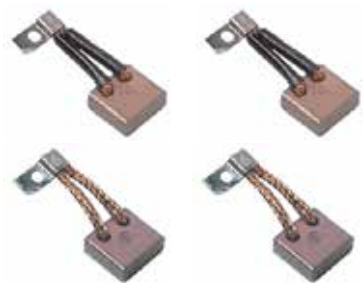

8 T x 25 W x 23 L x 44 LL

**MK 1087**

24V

**BSX-85**

**REPLACES:** 2 007 014 022 (SET) | 2 004 320 144, 208 (BS-85)

**NOTE:** TO ORDER THE SINGLE BRUSH USE MK 126 (BS-85)

**SET COMPOSED OF:** 4 x MK 126

10 T x 25 W x 23 L x 43 LL